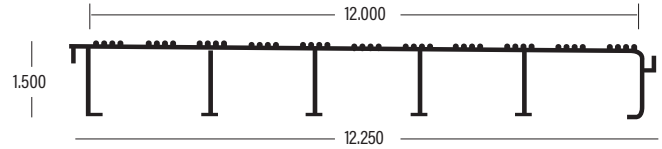

IN STOCK

8058024	12" x 1.02" x 24' 1"	Knurled Dock Flooring	50.86#
LI81851	12" x 1.5" x 24' 1"	Self Mating Knurled Decking	68.77#
LI81810	5" x 2" x 20'	Gangway/Dock Beam with Lip	42.63#
7530112		Boat Dock Connector / Hinge (uses 1-1/2" pipe) 12' 6061T6	29.95#
LI81843	9" x 2" x 28'	Dock Support Beam	75.60#

CALL FOR AVAILABILITY

LI81836	9" x 1" x 24' 1"	Knurled Decking	38.13#
8056012	12" x 1.5" x 12"	Step with Insert 6061T6	41.14#
LI81808	5" x 2" x 16'	Gangway/Dock Beam	34.11#
LI81014	5" x 2" x 24'	Gangway/Dock Beam	51.16#

12" DOCK FLOORING X 24' 1"

6063-T5 Mill Finish Knurled.
LI81841

12" SELF MATING DECK X 24'

(Meets all ADA requirements) 6063-T6 Mill Finish Knurled.
LI81851

9" KNURLED DECKING 24' 1"

Knurling is a manufacturing process whereby a pattern of straight, angled or crossed lines is cut into the material to add in gripping. LI81836