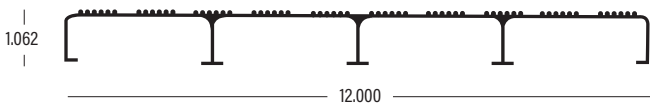

IN STOCK

8058024	12" x 1.02" x 24' 1"	Knurled Dock Flooring	50.86#
LI81851	12" x 1.5" x 24' 1"	Self Mating Knurled Decking	68.77#
LI81810	5" x 2" x 20'	Gangway/Dock Beam with Lip	42.63#
7530112		Boat Dock Connector / Hinge (uses 1-1/2" pipe) 12' 6061T6	29.95#
LI81843	9" x 2" x 28'	Dock Support Beam	75.60#

CALL FOR AVAILABILITY

LI81836	9" x 1" x 24' 1"	Knurled Decking	38.13#
8056012	12" x 1.5" x 12"	Step with Insert 6061T6	41.14#
LI81808	5" x 2" x 16'	Gangway/Dock Beam	34.11#
LI81014	5" x 2" x 24'	Gangway/Dock Beam	51.16#

12" DOCK FLOORING X 24' 1"

6063-T5 Mill Finish Knurled.
LI81841

12" SELF MATING DECK X 24'

(Meets all ADA requirements) 6063-T6 Mill Finish Knurled.
LI81851

9" KNURLED DECKING 24' 1"

Knurling is a manufacturing process whereby a pattern of straight, angled or crossed lines is cut into the material to add in gripping. LI81836