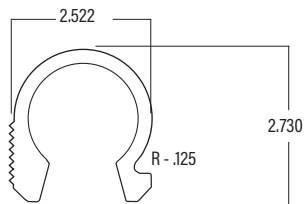

IN STOCK

8058024	12" x 1.02" x 24' 1"	Knurled Dock Flooring	50.86#
LI81851	12" x 1.5" x 24' 1"	Self Mating Knurled Decking	68.77#
LI81810	5" x 2" x 20'	Gangway/Dock Beam with Lip	42.63#
7530112		Boat Dock Connector / Hinge (uses 1-1/2" pipe) 12' 6061T6	29.95#
LI81843	9" x 2" x 28'	Dock Support Beam	75.60#

12" DOCK FLOORING X 24' 1"

6063-T5 Mill Finish Knurled.
LI81841

12" SELF MATING DECK X 24'

(Meets all ADA requirements) 6063-T6 Mill Finish Knurled.
LI81851

9" KNURLED DECKING 24' 1"

Knurling is a manufacturing process whereby a pattern of straight, angled or crossed lines is cut into the material to add in gripping. LI81836

Knurled Decking

12" STEP WITH INSERT X 12' 3"

6063-T6 Mill Finish
8056012

14" TRANSITION RAMP X 8'

6063-T6 Mill Finish
LI81830

5" X 2" GANGWAY/DOCK BEAM

6061-T6
LI81810 - 20'

9" X 2" DOCK SUPPORT BEAM

6061-T6
LI81843

BOAT DOCK CONNECTOR

accepts 1-1/2" SCH 40 Pipe
6061-T6 7530112

Used to connect two or more gangways/Docks together or used as handrail mounting sleeves. Please see picture and drawing for reference.