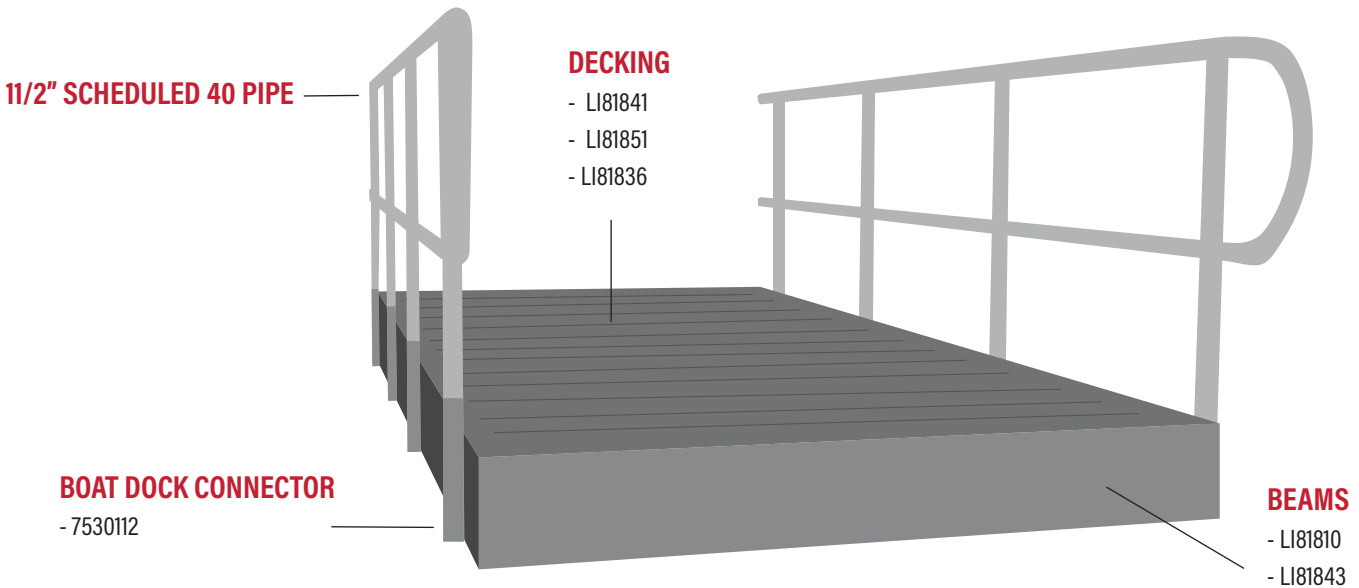

GANGWAY AND DOCK SYSTEM

THE ABC DIFFERENCE

MAKING IT EASY FROM ORDER TO DELIVERY

abcsupplyoutdoorsolutions.com

ABC
Supply | Outdoor
Solutions™

GANGWAY AND DOCK SYSTEM

Our versatile gangway and dock system is perfect for both waterfront and nonwaterfront properties, offering a durable and customizable solution for easy access.

IN STOCK

8058024	12" x 1.02" x 24' 1"	Knurled Dock Flooring	50.86#
LI81851	12" x 1.5" x 24' 1"	Self Mating Knurled Decking	68.77#
LI81810	5" x 2" x 20'	Gangway/Dock Beam with Lip	42.63#
7530112		Boat Dock Connector / Hinge (uses 1-1/2" pipe) 12' 6061T6	29.95#
LI81843	9" x 2" x 28'	Dock Support Beam	75.60#