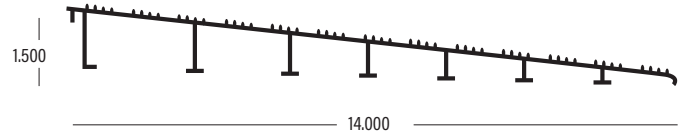

12" DOCK FLOORING X 24' 1"

6063-T5 Mill Finish Knurled.
LI81841

12" SELF MATING DECK X 24'

(Meets all ADA requirements) 6063-T6 Mill Finish Knurled.
LI81851

9" KNURLED DECKING 24' 1"

Knurling is a manufacturing process whereby a pattern of straight, angled or crossed lines is cut into the material to add in gripping. LI81836

Knurled Decking

12" STEP WITH INSERT X 12' 3"

6063-T6 Mill Finish
8056012

14" TRANSITION RAMP X 8'

6063-T6 Mill Finish
LI81830

5" X 2" GANGWAY/DOCK BEAM

6061-T6
LI81810 - 20'

9" X 2" DOCK SUPPORT BEAM