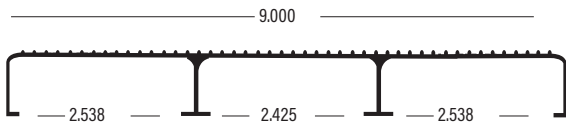

CALL FOR AVAILABILITY

LI81836	9" x 1" x 24' 1"	Knurled Decking	38.13#
8056012	12" x 1.5" x 12"	Step with Insert 6061T6	41.14#
LI81808	5" x 2" x 16'	Gangway/Dock Beam	34.11#
LI81014	5" x 2" x 24'	Gangway/Dock Beam	51.16#

12" DOCK FLOORING X 24' 1"

6063-T5 Mill Finish Knurled.
LI81841

12" SELF MATING DECK X 24'

(Meets all ADA requirements) 6063-T6 Mill Finish Knurled.
LI81851

9" KNURLED DECKING 24' 1"

Knurling is a manufacturing process whereby a pattern of straight, angled or crossed lines is cut into the material to add in gripping. LI81836

Knurled Decking

12" STEP WITH INSERT X 12' 3"

6063-T6 Mill Finish
8056012

14" TRANSITION RAMP X 8'

6063-T6 Mill Finish
LI81830

5" X 2" GANGWAY/DOCK BEAM

6061-T6
LI81810 - 20'

9" X 2" DOCK SUPPORT BEAM