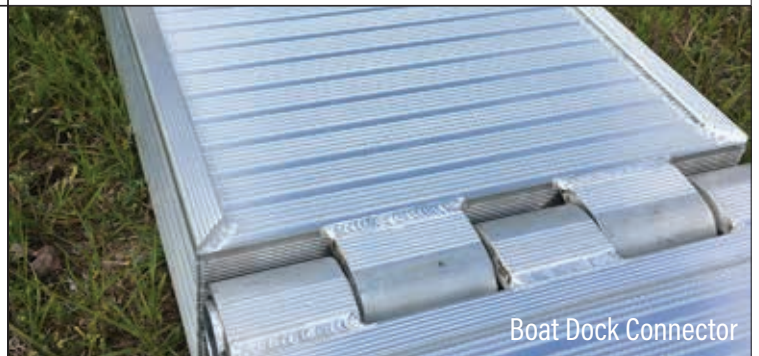

6061-T6
LI81843

BOAT DOCK CONNECTOR

accepts 1-1/2" SCH 40 Pipe
6061-T6 7530112

Used to connect two or more gangways/Docks together or used as handrail mounting sleeves. Please see picture and drawing for reference.