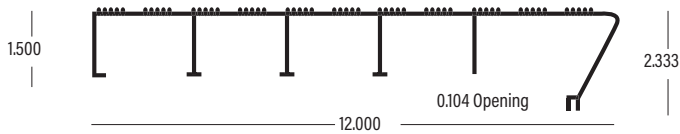

12" DOCK FLOORING X 24' 1"

6063-T5 Mill Finish Knurled.
LI81841

12" SELF MATING DECK X 24'

(Meets all ADA requirements) 6063-T6 Mill Finish Knurled.
LI81851

9" KNURLED DECKING 24' 1"

Knurling is a manufacturing process whereby a pattern of straight, angled or crossed lines is cut into the material to add in gripping. LI81836

Knurled Decking

12" STEP WITH INSERT X 12' 3"

6063-T6 Mill Finish
8056012

14" TRANSITION RAMP X 8'

6063-T6 Mill Finish
LI81830

5" X 2" GANGWAY/DOCK BEAM

6061-T6
LI81810 - 20'

9" X 2" DOCK SUPPORT BEAM