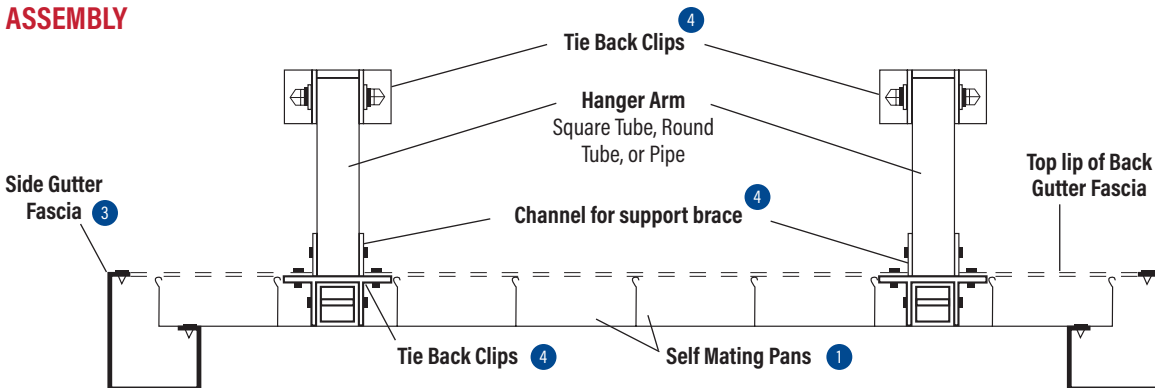

PERSPECTIVE ASSEMBLY

FRONT VIEW ASSEMBLY

Front Gutter Fascia removed to display interior components of canopy.

Custom lengths, finishes and additional profiles are available on a minimum mill order basis.