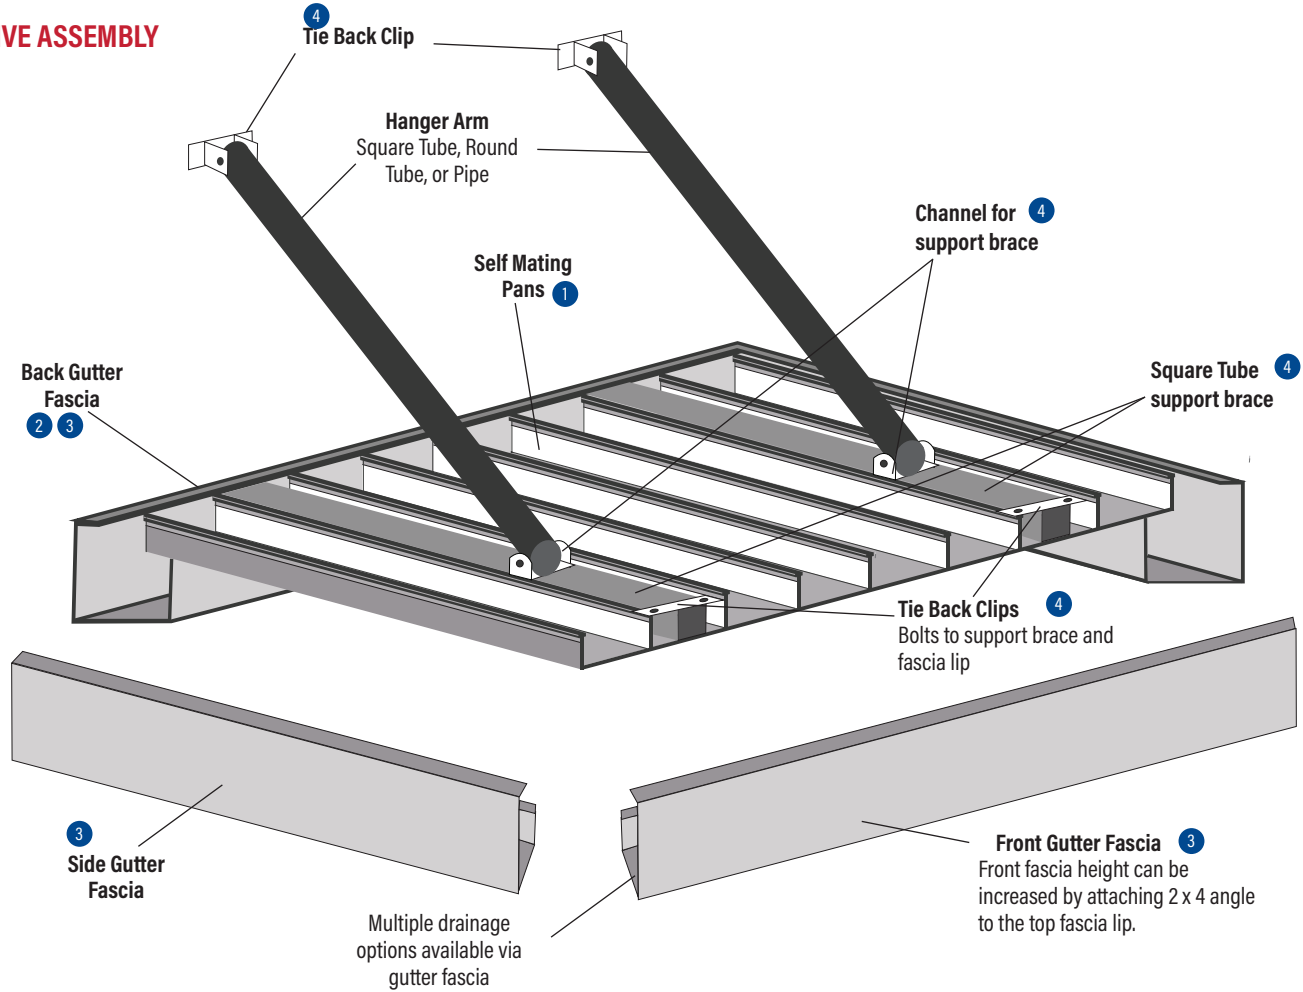

ARCHITECTURAL CANOPY SCHEMATIC

THE ABC DIFFERENCE

MAKING IT EASY FROM ORDER TO DELIVERY

abcsupplyoutdoorsolutions.com

ABC
Supply | Outdoor
Solutions™

ARCHITECTURAL CANOPY SCHEMATIC

Our architectural canopies blend style and functionality, offering custom designs that enhance building exteriors.

Engineered for durability, they provide shelter and protection while adding a sleek, modern look. Perfect for residential or commercial projects, our canopies are built to last and elevate your space.

PERSPECTIVE ASSEMBLY

FRONT VIEW ASSEMBLY

Front Gutter Fascia removed to display interior components of canopy.

Custom lengths, finishes and additional profiles are available on a minimum mill order basis.